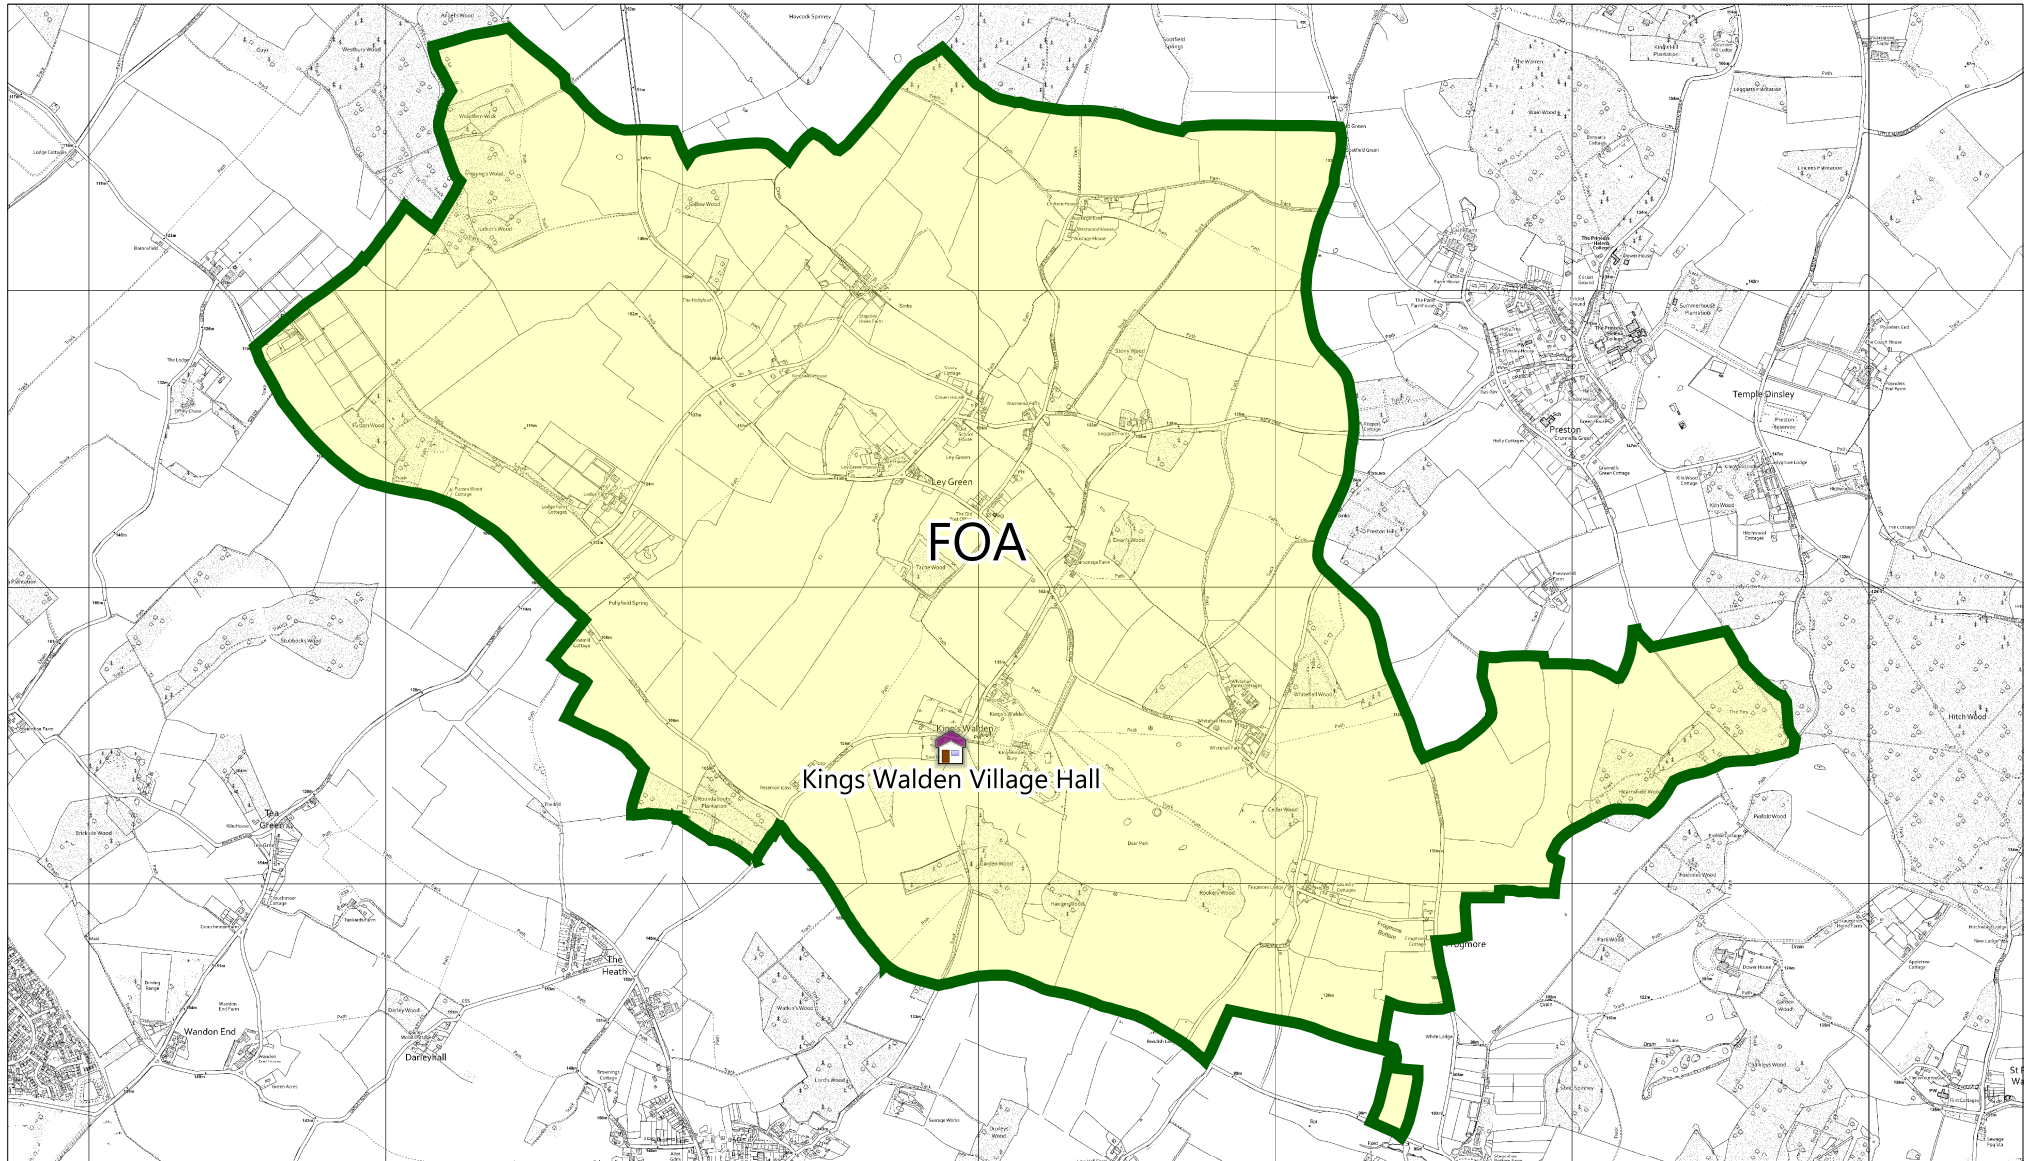

Kings Walden Village Hall - Hitchwood, Offa and Hoo Ward

Kings Walden Village Hall, Church Road,
Kings Walden, Herts, SG4 8JX

NORTH HERTFORDSHIRE DISTRICT COUNCIL

Scale: 1:25500
Date: 19:08:19

© Crown copyright and database rights 2019 Ordnance Survey 100018622